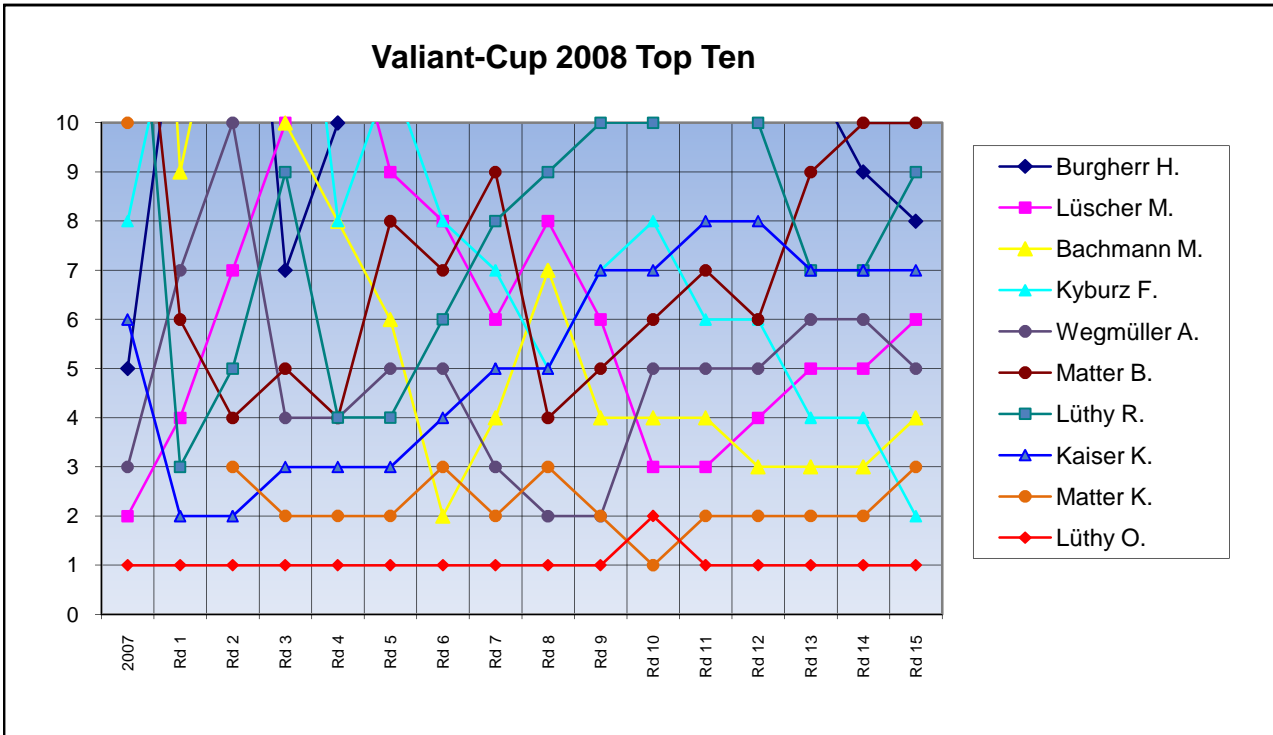

Statistisches

Stand 10. September 2008

Valiant-Bank-Cup 2008

1. Runde vom 19. März

Rg.	Name	Jg.	Sekt.	Kat.	Waffe	Res.	Zusch.	Wertung	10	9	8	Mou	Pkt.
1.	Lüthy Otto	37	SVS	SV	Sta	95	0.5	95.5	6	3	1	2	15.0
2.	Kaiser Kurt	57	SVS	S	Sta	95		95.0	5	5		1	12.0
3.	Lüthy Renate	46	SVS	V	90	92	2.0	94.0	6	1	2	1	10.0
4.	Lüscher Markus	66	SVS	E	Sta	93		93.0	5	3	2	3	9.0
5.	Bertschi Beat	62	SGÜ	E	57S	91	2.0	93.0	4	3	3	1	8.0
6.	Matter Bruno	39	MSV	V	90	91	2.0	93.0	3	5	2	1	7.0
7.	Wegmüller Arthur	57	SVS	S	Sta	92		92.0	4	4	2	2	6.0
8.	Spörri Hans-Rudolf	61	SVS	E	Sta	90		90.0	2	6	2	2	5.0
9.	Bachmann Markus	61	SVS	S	90	88	2.0	90.0	2	4	4	1	4.0
10.	Lüscher Kurt	39	SVM	V	90	88	2.0	90.0	1	6	3		3.0
11.	Suter Hans	50	SVS	S	90	87	2.0	89.0	4	1	4	2	2.0
12.	Joller Renato	82	MSV	E	90	87	2.0	89.0	2	3	5	1	1.5
13.	Kyburz Fritz	39	SVS	V	Kar	86	2.0	88.0	4		4	2	1.0
14.	Bolliger Willy	41	SVM	V	Kar	86	2.0	88.0	2	4	2	1	1.0
15.	Burgherr Heinz	62	MSV	E	90	86	2.0	88.0	2	3	4	2	1.0
16.	Weibel Markus	56	SVM	E	57S	86	2.0	88.0	2	3	4		1.0
17.	Rüegger Roland	35	SVS	SV	90	85	2.5	87.5	3	3	2	1	1.0
18.	Mathys Hans	44	MSV	V	90	84	2.0	86.0	1	5	2	1	1.0
19.	Bachmann Rita	59	SVS	S	90	84	2.0	86.0	1	4	4	1	1.0
20.	Ernst Dieter	59	MSV	S	90	83	2.0	85.0	1	4	3	1	1.0
21.	Schulz Eric	61	MSV	S	Kar	83	2.0	85.0		5	3		1.0
22.	Bachmann Andreas	50	SVS	S	90	82	2.0	84.0	1	3	4	1	1.0
23.	Hochuli Norbert	74	MSV	E	57O	80	3.0	83.0		5	3		1.0
24.	Kyburz Patrick	74	MSV	E	90	80	2.0	82.0	2	2	4	1	1.0
25.	Matter Peter	33	SVS	SV	Kar	79	2.5	81.5	1		6		1.0
26.	Furrer Josef	31	MSV	SV	Kar	76	2.5	78.5	2	3	2	1	1.0
27.	Ottiger Daniel	65	SVS	E	57O	65	3.0	68.0	1	2	1	1	1.0
28.	Spörri Alain	69	SVS	E	90	61	2.0	63.0	1	1	2	0	1.0